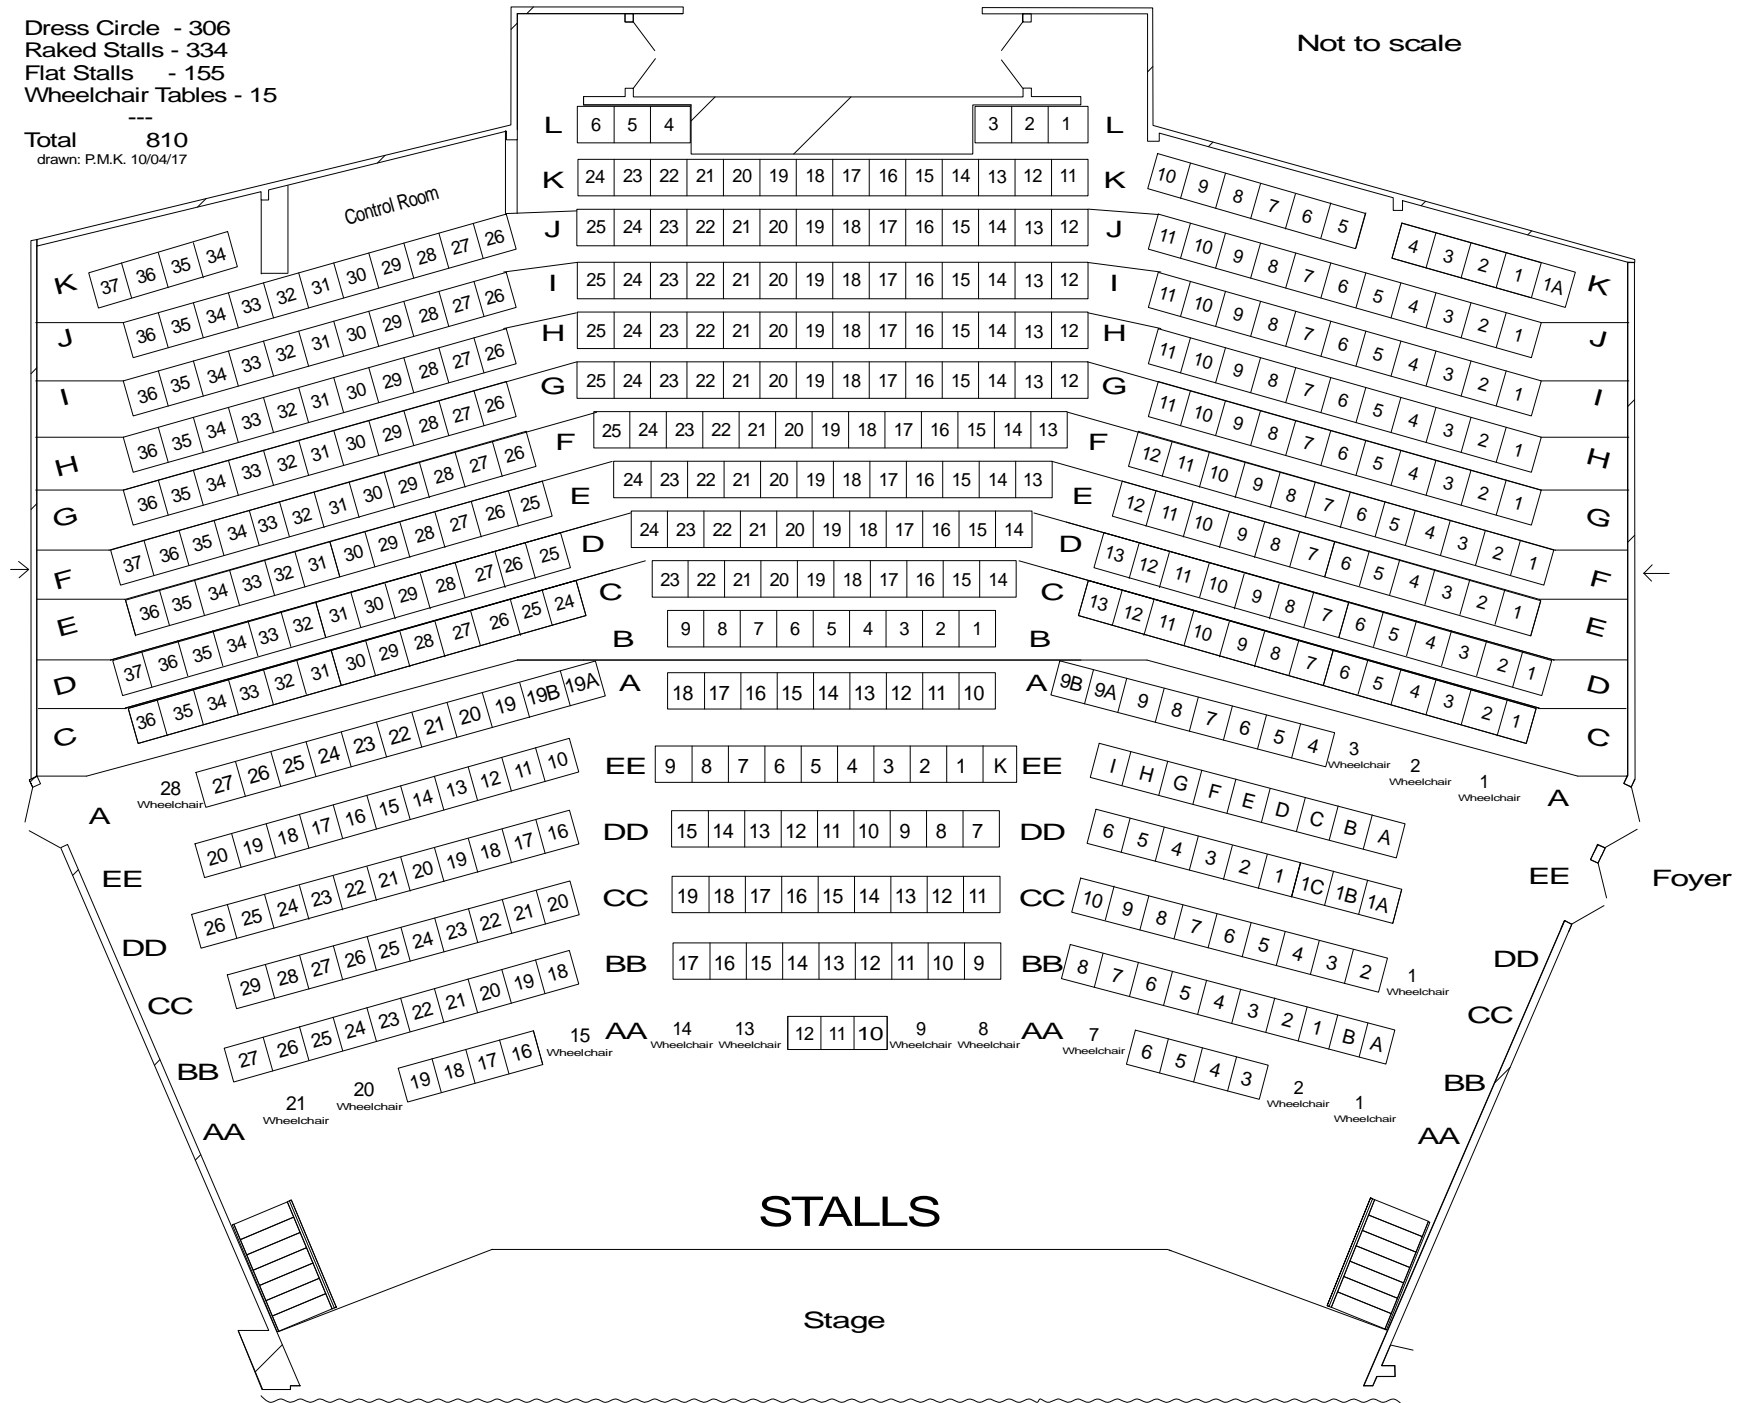

Dress Circle - 306  
 Raked Stalls - 334  
 Flat Stalls - 155  
 Wheelchair Tables - 15

---  
 Total 810 seats  
 drawn: P.M.K. 17/03/17

# DRESS CIRCLE SCIENCE THEATRE - BOX PLAN

Dress Circle - 306  
 Raked Stalls - 334  
 Flat Stalls - 155  
 Wheelchair Tables - 15

Total 810  
 draw: P.M.K. 10/04/17

Not to scale

SCIENCE THEATRE - BOX PLAN