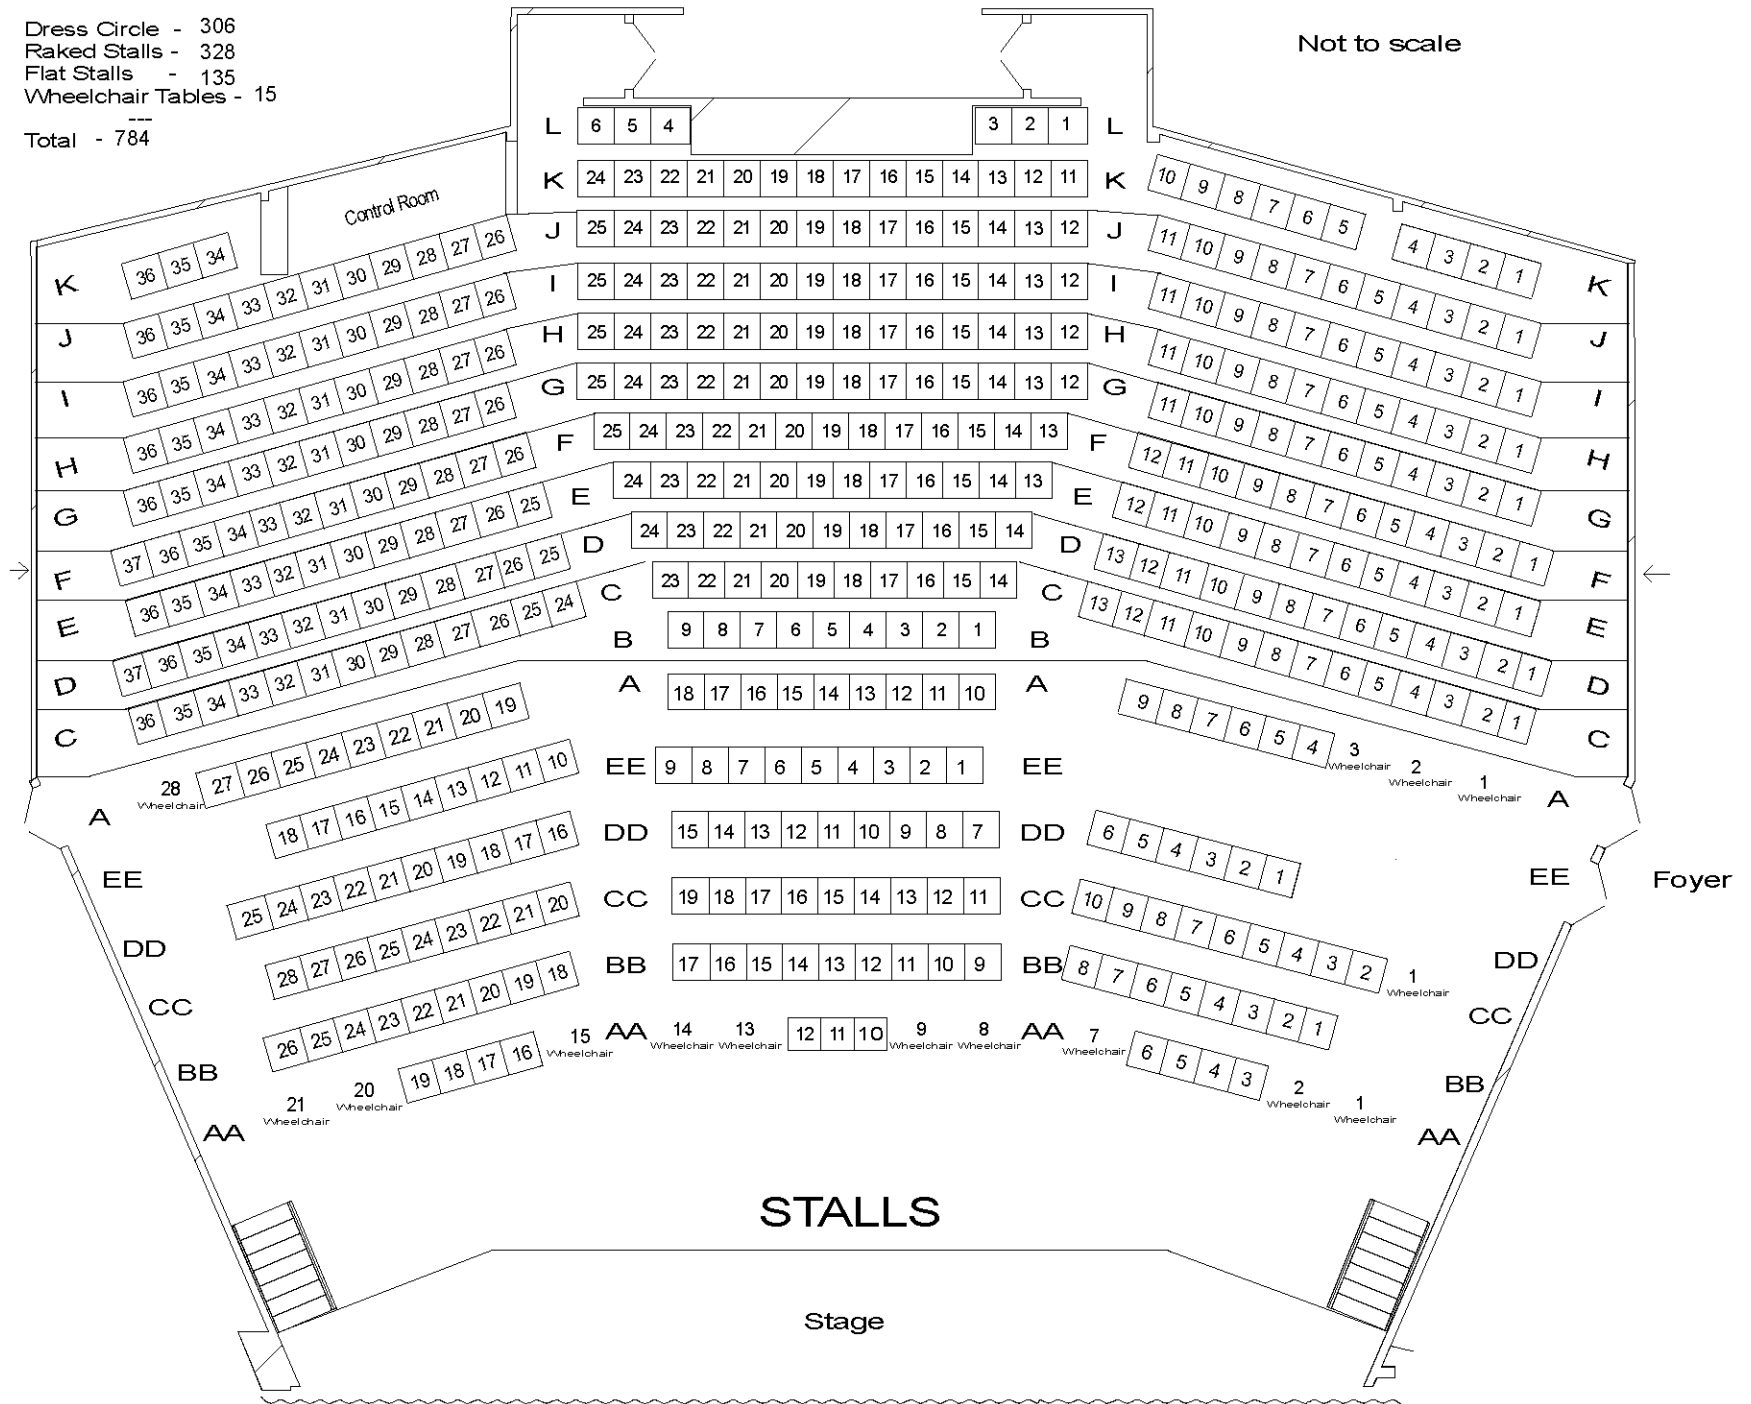

Dress Circle - 306
 Raked Stalls - 328
 Flat Stalls - 135
 Wheelchair Tables - 15

 Total - 784

DRESS CIRCLE

SCIENCE THEATRE - BOX PLAN

Dress Circle - 306
 Raked Stalls - 328
 Flat Stalls - 135
 Wheelchair Tables - 15
 Total - 784

Not to scale

SCIENCE THEATRE - BOX PLAN