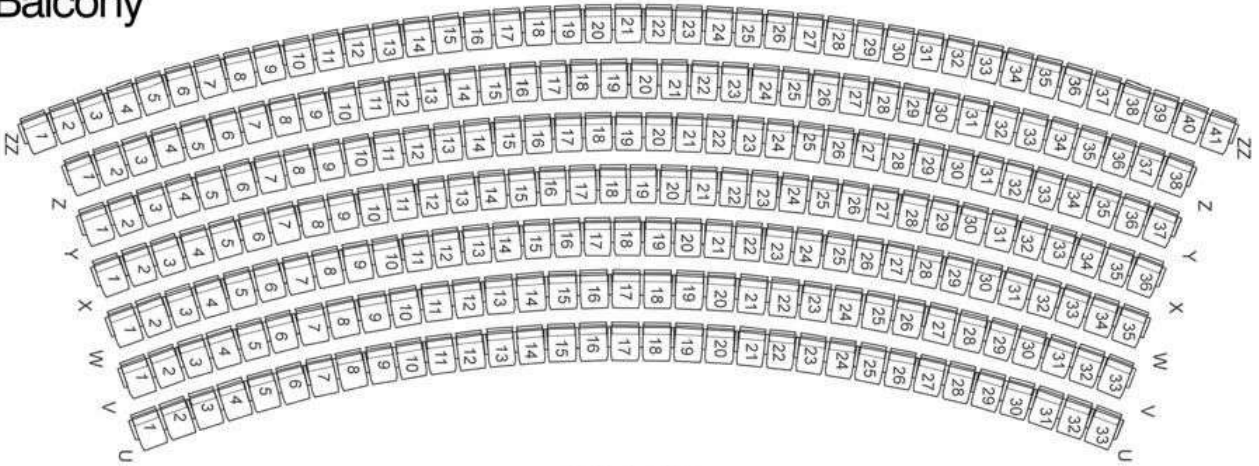

# Figure 1 - The Besen Centre Seating Plan

## Balcony

## Stalls

House Seats O16 to O23

Balcony: 253 seats

Stalls: 671 seats

Rear Stalls: 241 seats

Front Stalls: 430 seats

Total : 924 seats