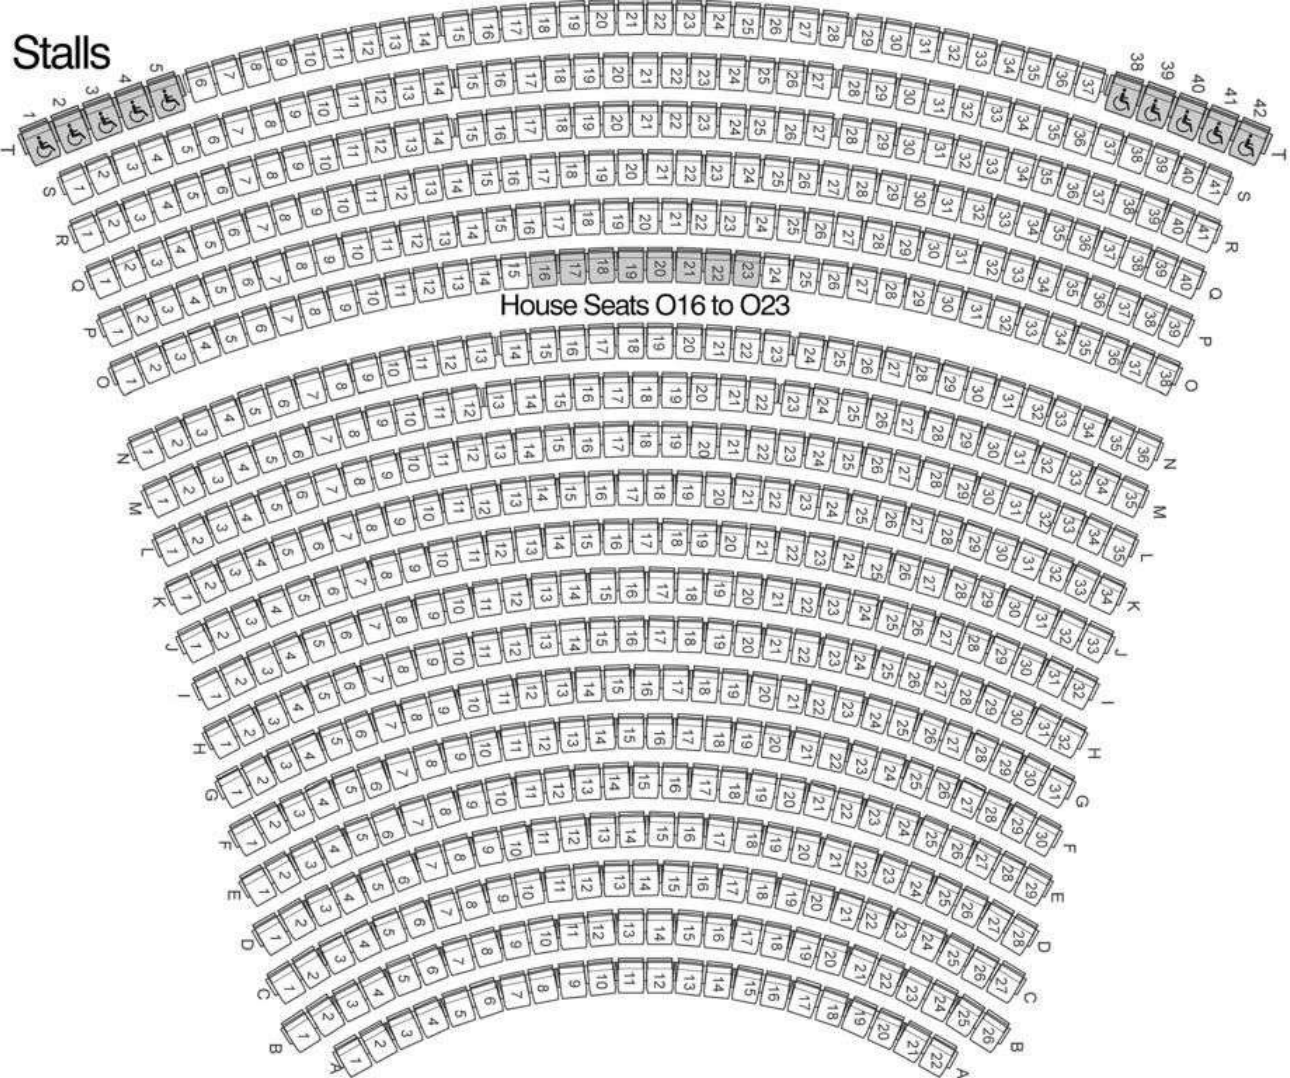

# Figure 1 - The Besen Centre Seating Plan

## Balcony

## Stalls

House Seats O16 to O23

Balcony: 253 seats

Stalls: 671 seats

Rear Stalls: 241 seats

Front Stalls: 430 seats

Total : 924 seats