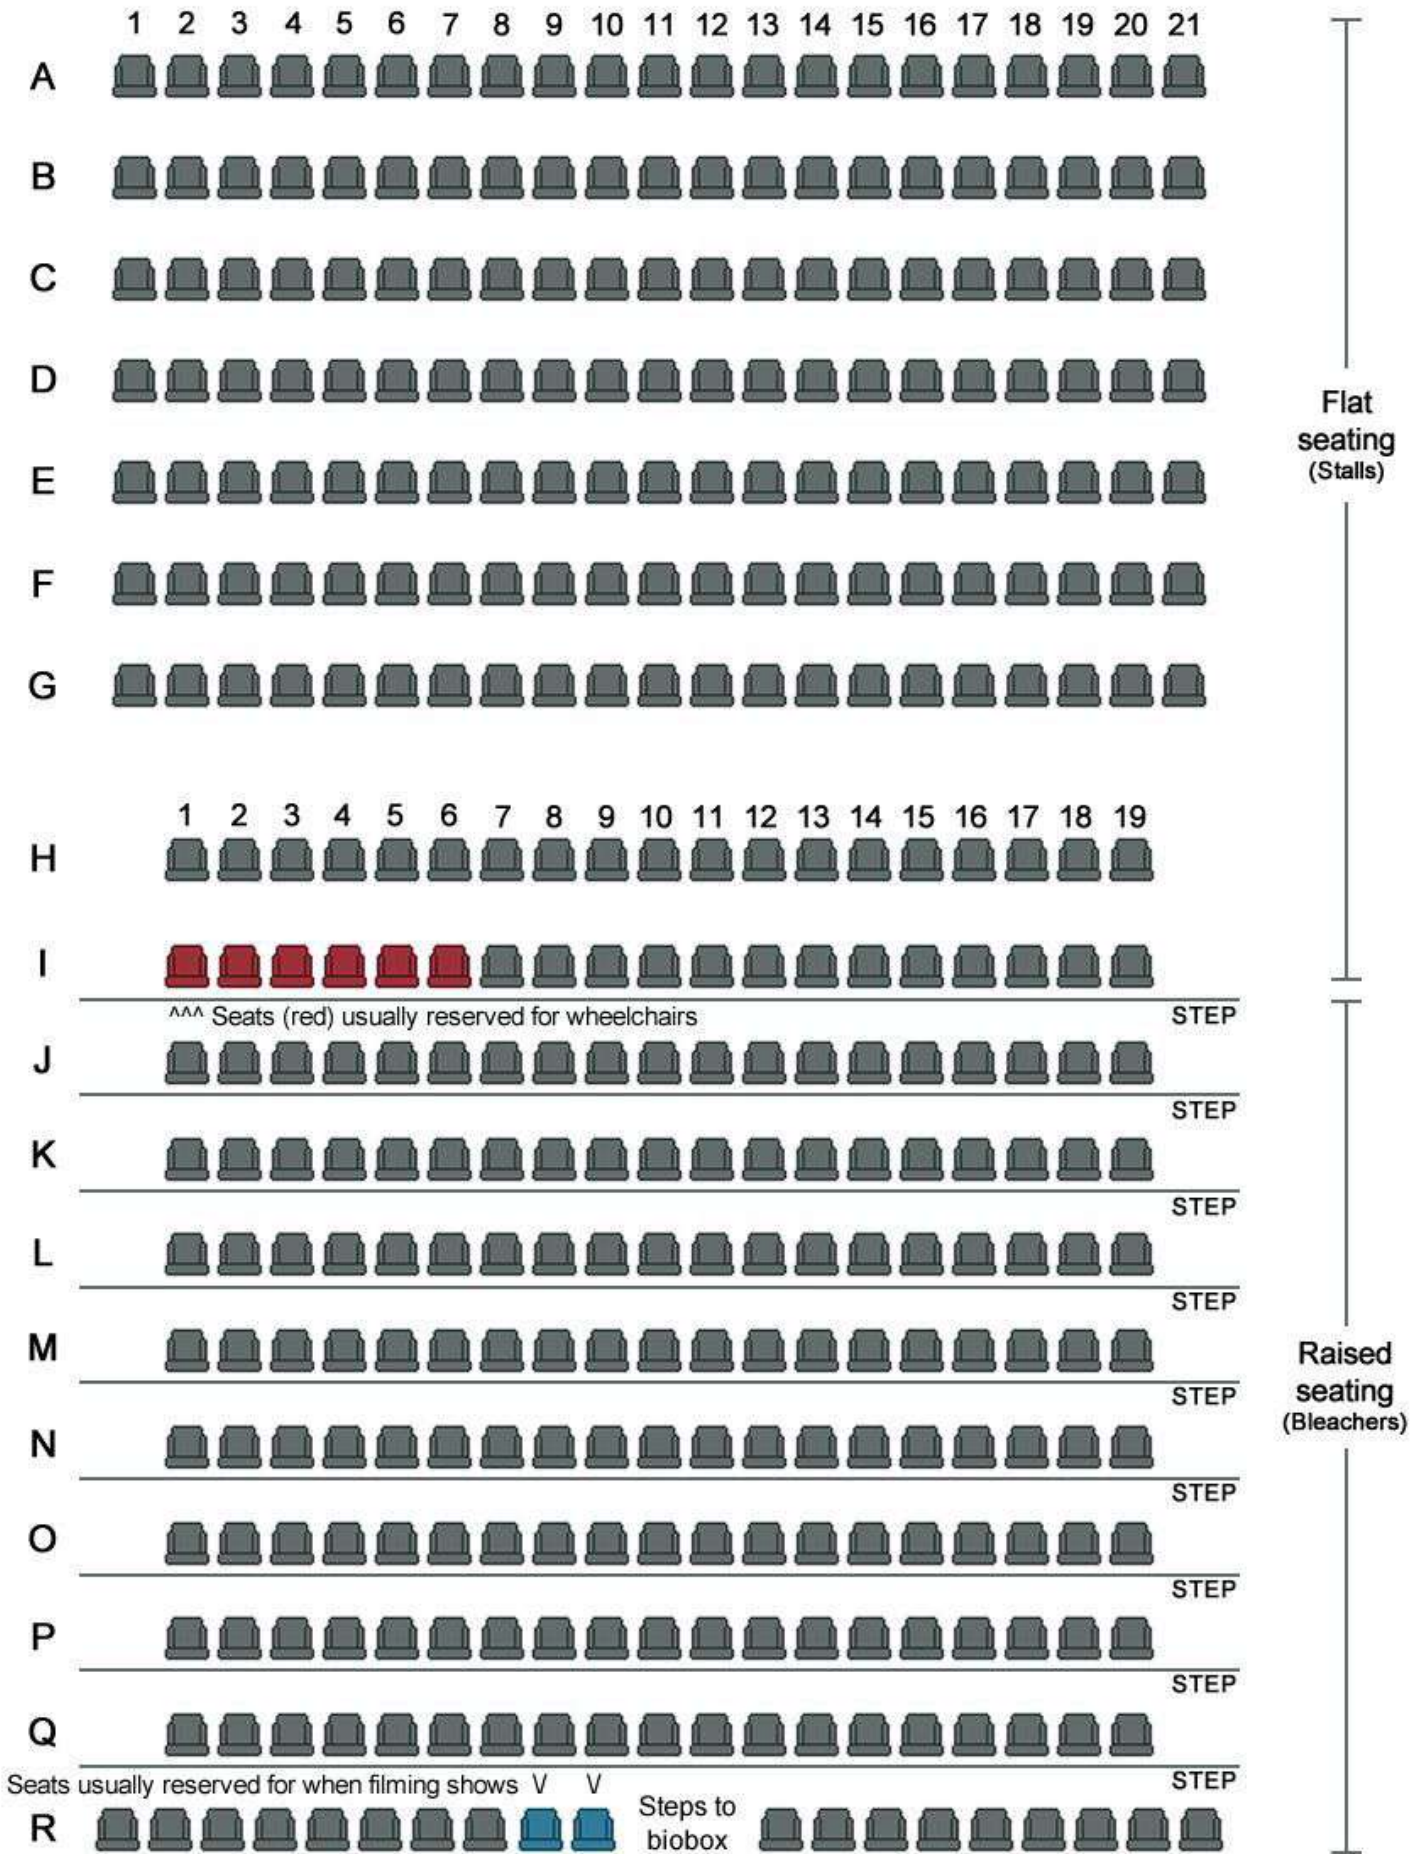

# STAGE

185 FLOORED SEATS

171 RAISED SEATS

356 TOTAL SEATS