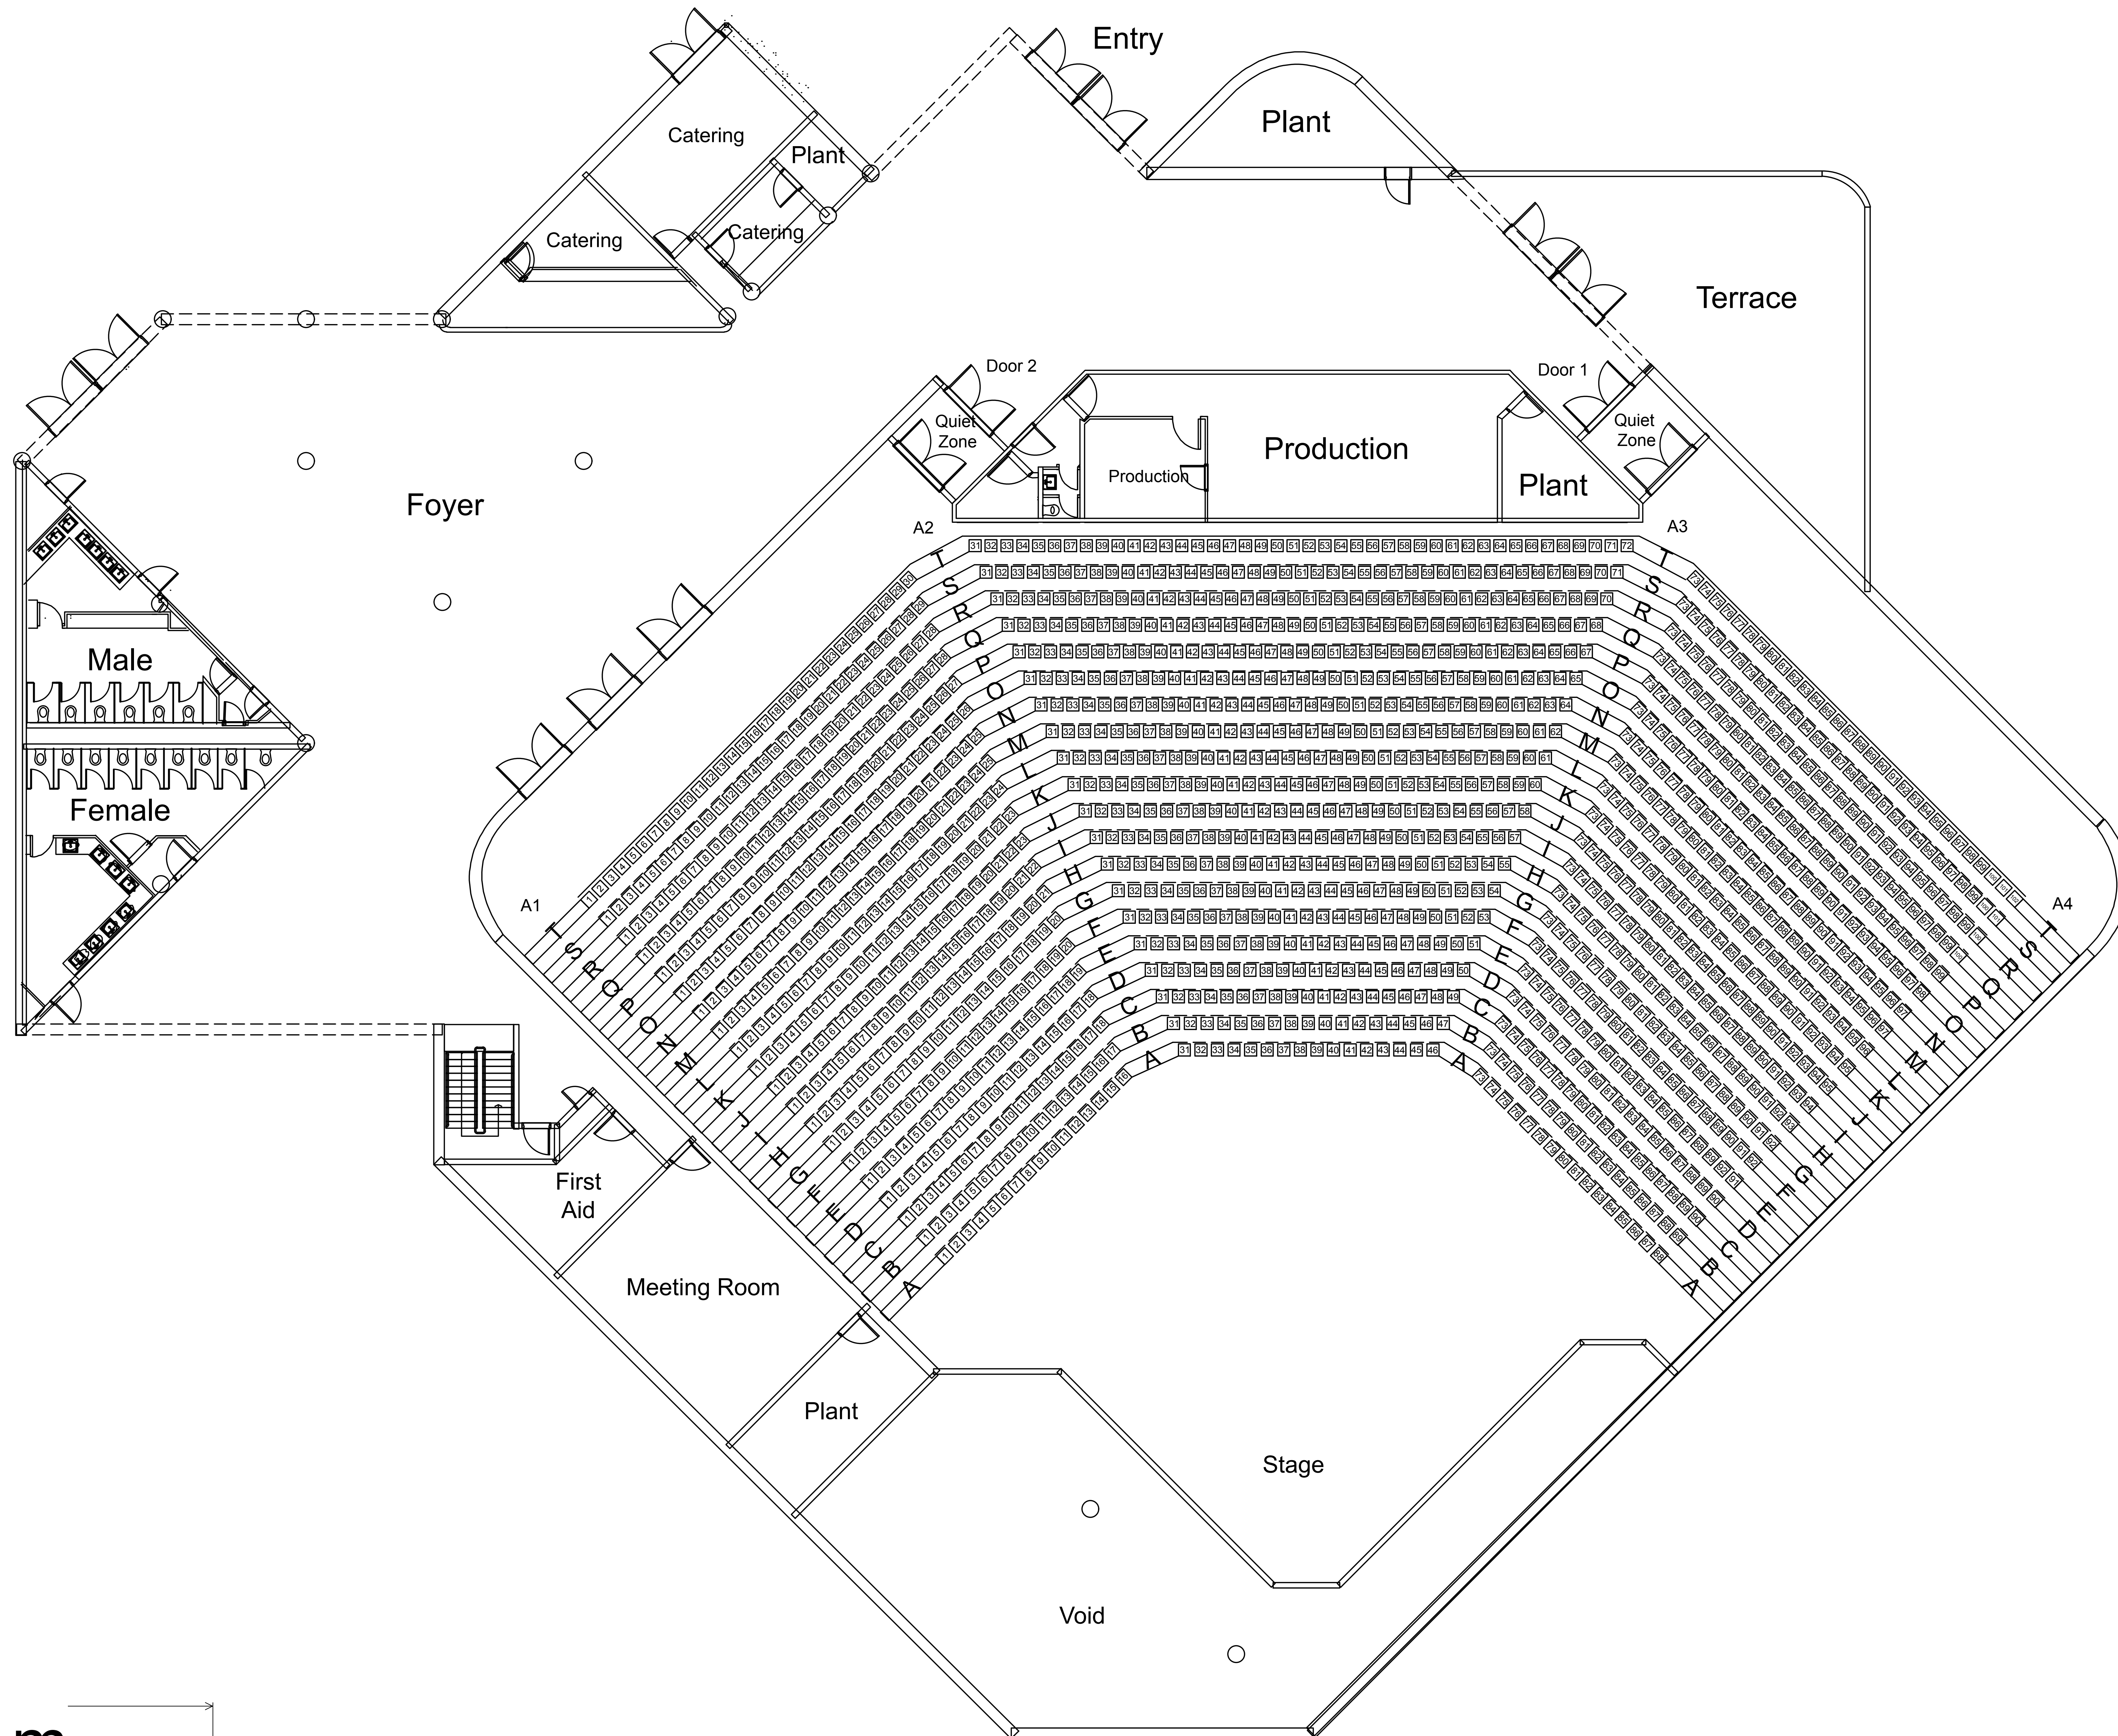

Chandler Theatre Level 3

20.00 m