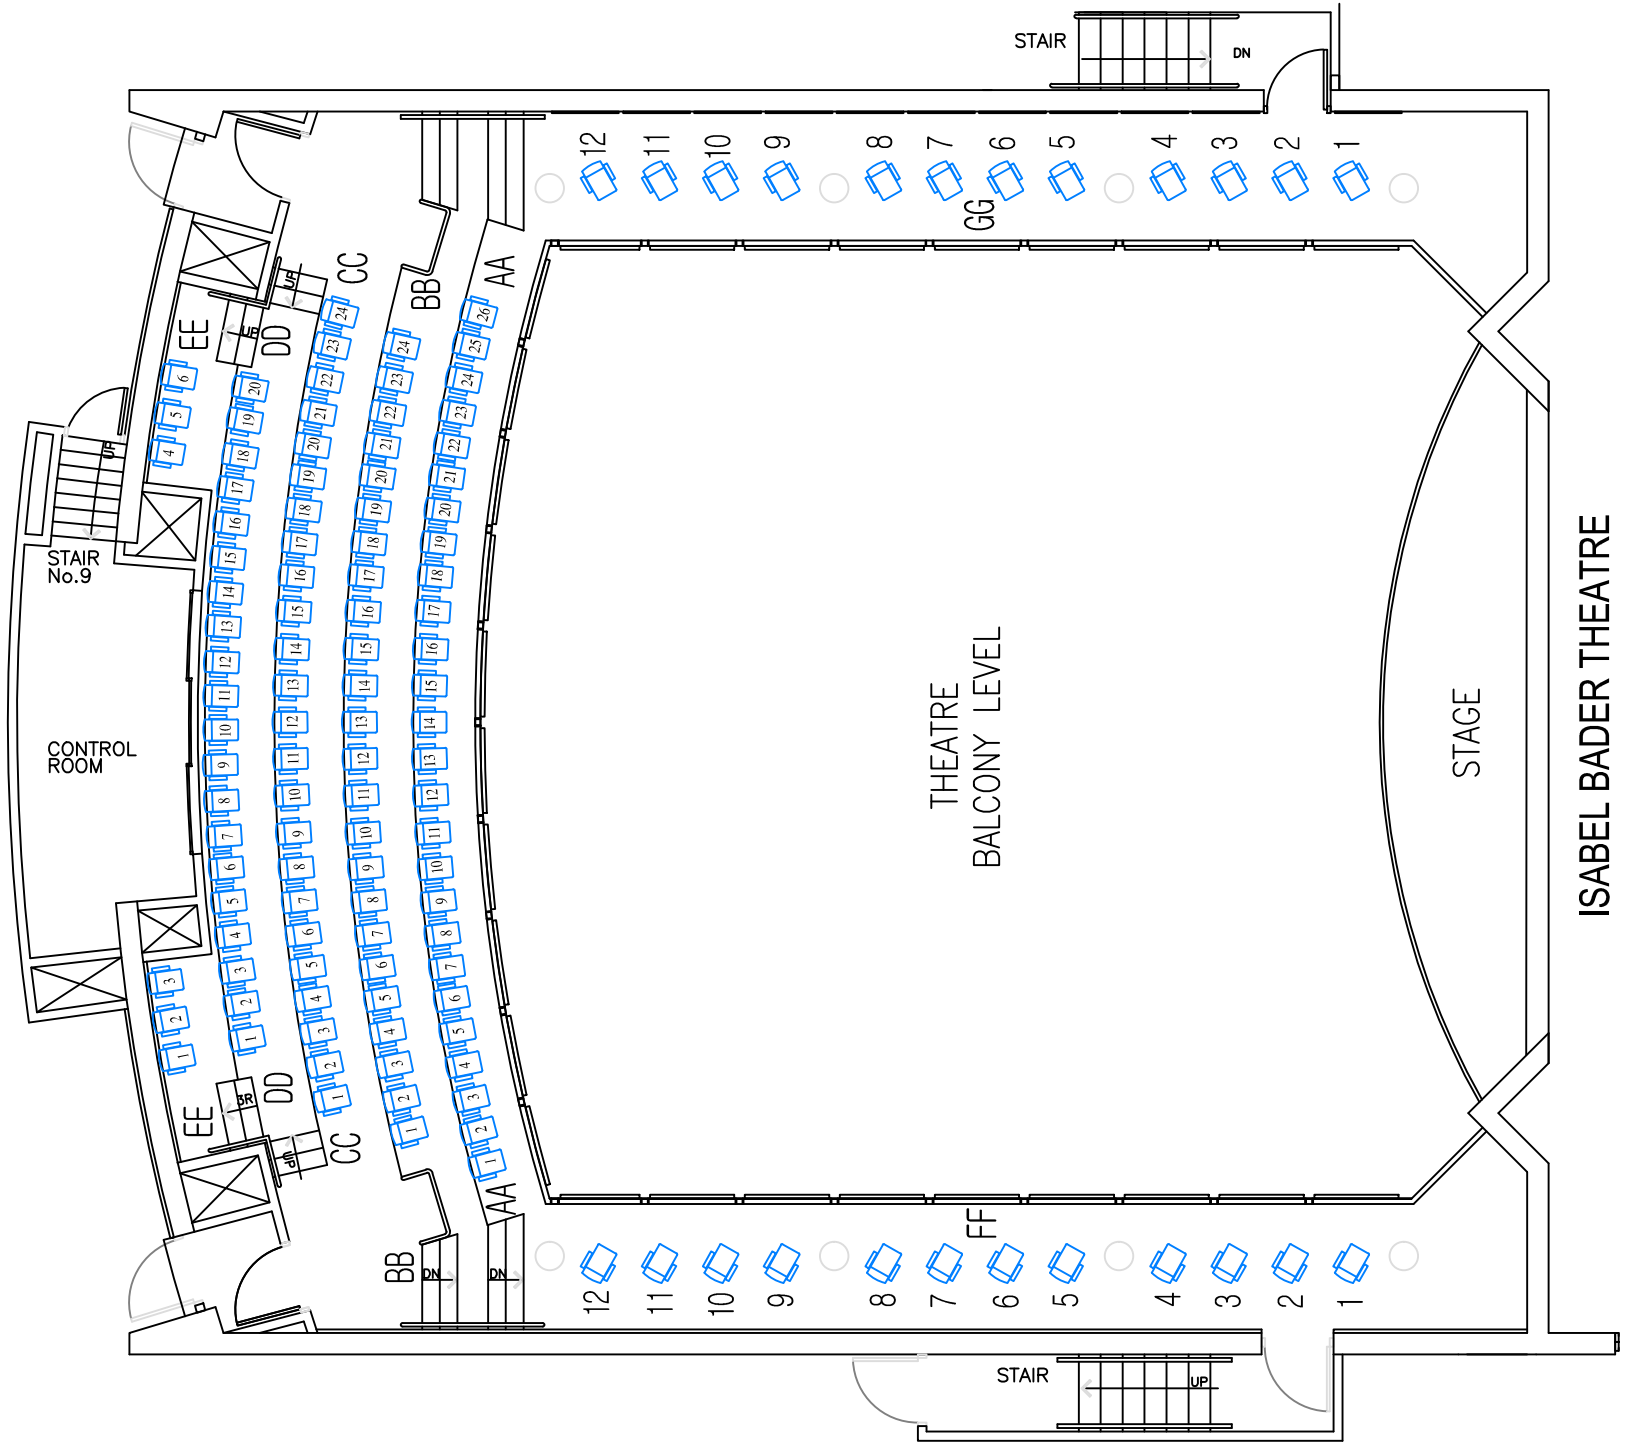

ISABEL BADER THEATRE

TOTAL SEAT COUNT : 495

ORCHESTRA LEVEL : 371

ISABEL BADER THEATRE

TOTAL SEAT COUNT : 495

BALCONY LEVEL : 124