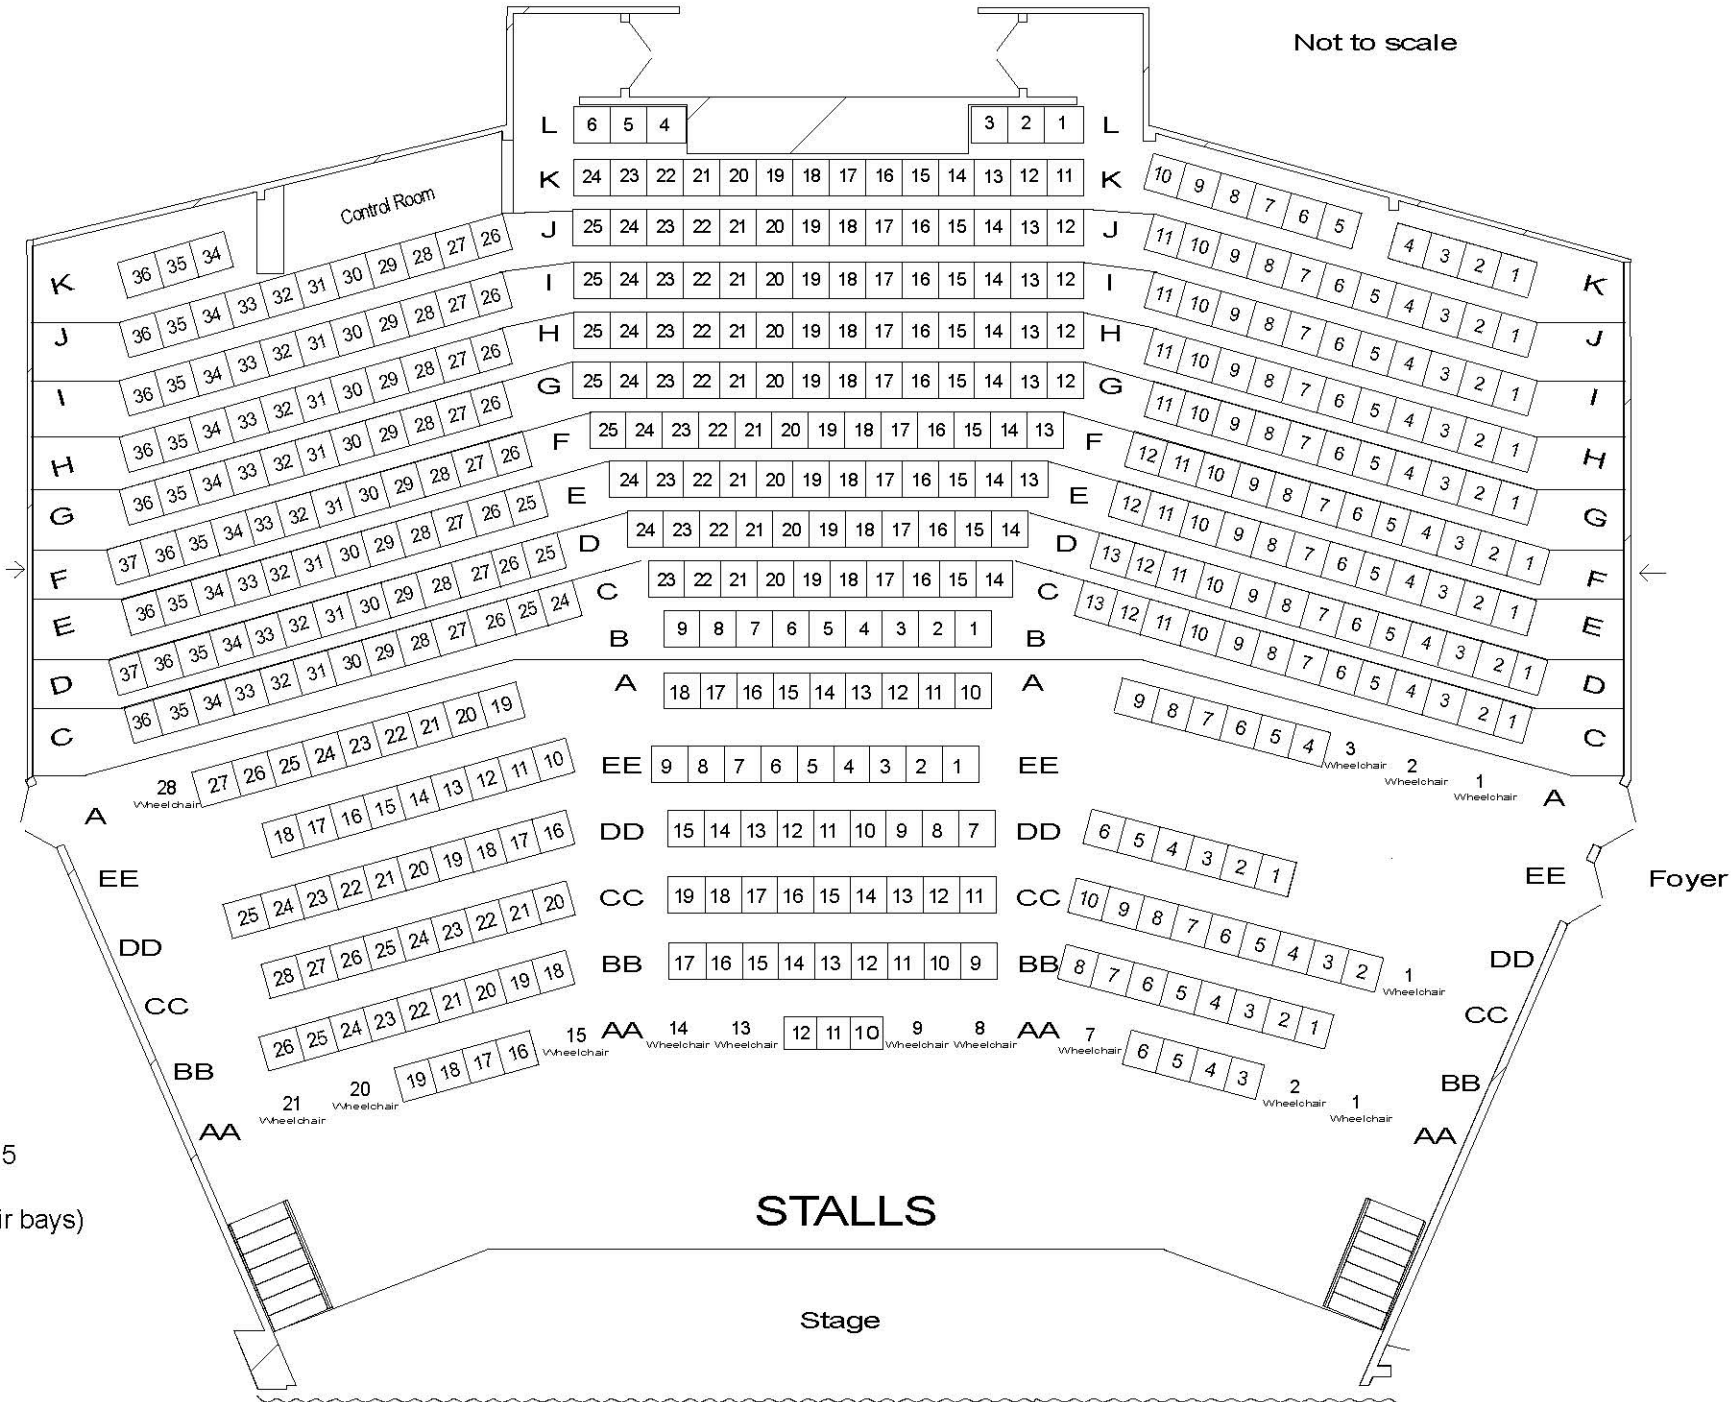

Dress Circle - 265  
 Raked Stalls - 328  
 Flat Stalls - 135  
 Wheelchair - Bays 15  
 Total - 743  
 (including wheelchair bays)

# DRESS CIRCLE

## SCIENCE THEATRE - BOX PLAN

Not to scale

Dress Circle - 265  
 Raked Stalls - 328  
 Flat Stalls - 135  
 Wheelchair Bays - 15  
 Total - 743  
 (including wheelchair bays)

**SCIENCE THEATRE - BOX PLAN**